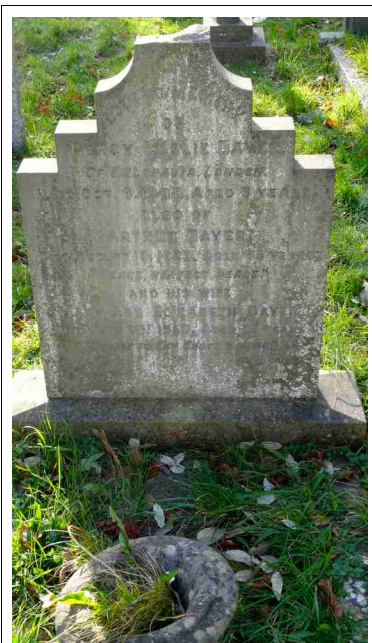

61/798

GEORGE DEAN  
DIED 3<sup>RD</sup> MAY 1929 AGED 71  
MARY JANE DEAN  
DIED 19<sup>TH</sup> FEBRUARY 1935 AGED 75

44/573

ARTHUR DAYER  
DIED 18<sup>TH</sup> AUGUST 1929. AGED 73  
MARY ANN ELIZABETH DAYER  
DIED 21<sup>ST</sup> JULY 1950, AGED 87  
PERCY LESLIE DAYER (SON)  
DIED 8<sup>TH</sup> OCTOBER 1908, AGED 9