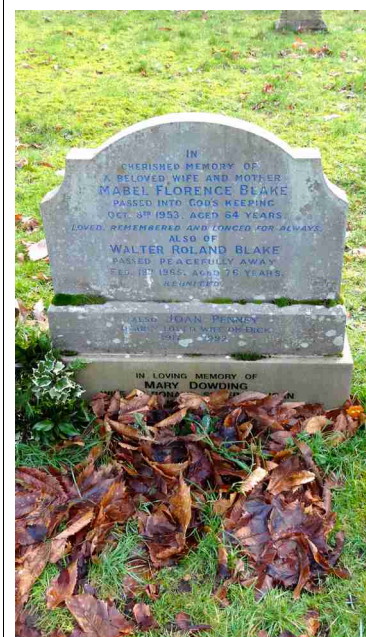

MARY DOWDING
(WIFE OF RONALD, SISTER OF JOAN
PENNY) 1923 – 1998 AGED 75

52/678