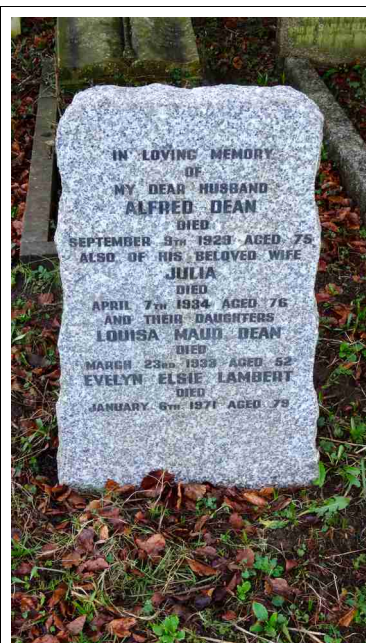

ALFRED DEAN
DIED 9TH SEPTEMBER 1929 AGED 75
JULIA DEAN
DIED 7TH APRIL 1934 AGED 76
LOUISA MAUD DEAN
(DAUGHTER) DIED 23RD MARCH
1933 AGED 52

31/424