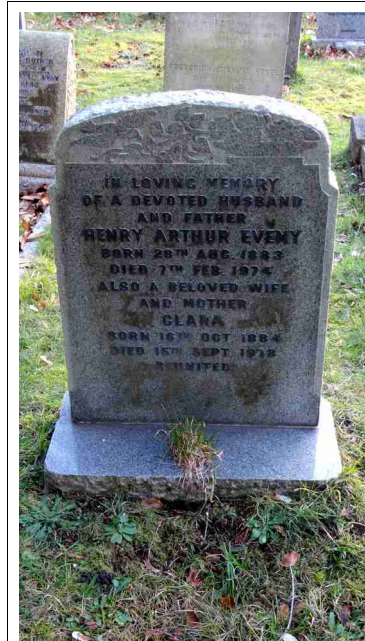

HENRY ARTHUR EVELMY
28TH AUGUST 1883 - 7TH FEBRUARY
1974 AGED 91
CLARA EVELMY
16TH OCTOBER 1884 - 15TH
SEPTEMBER 1978 AGED 94

48/631