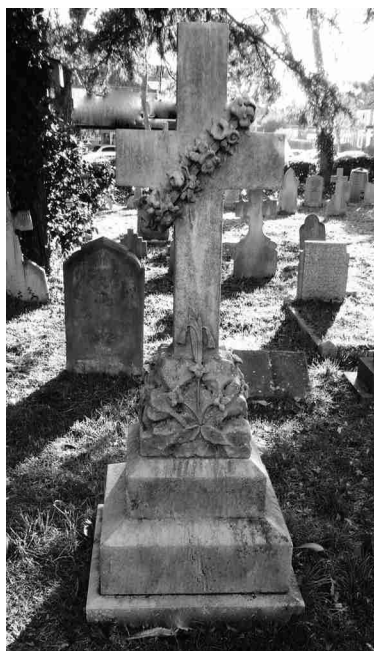

St John the Baptist, Moordown, Bournemouth

Graveyard Guide Project

FOLDER E

BERTHA ELLEN EAMES DIED
22ND SEPTEMBER 1977 AGED 85
20/321

BESSIE ELEANOR DUNFORD
DIED 10TH MARCH 1971 AGED 85
5/42

MARY ANN EATON
DIED 18TH JUNE 1939 AGED 83
HENRY JAMES EATON
DIED SEPTEMBER 11TH 1945 AGED
90
5/43