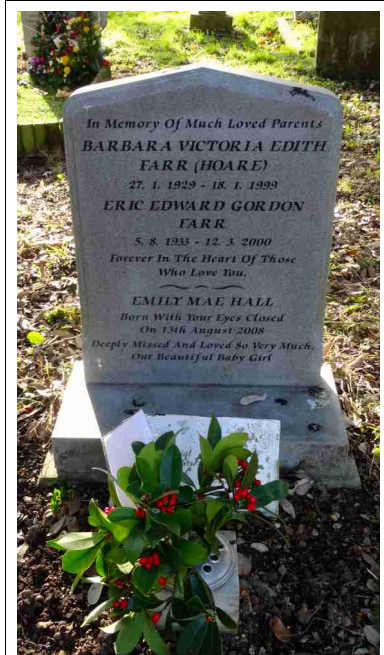

St John the Baptist, Moordown, Bournemouth

Graveyard Guide Project

FOLDER F

UNA MARGARET FAIREY
DIED 7TH JUNE 1990 AGED 68
REGINALD T. FAIREY
DIED 16TH JULY 2000 AGED 86
68/897

SYBIL FARLEY 1918 - 1927 AGED 9
MARY FARLEY 1883 - 1948 AGED 65
HERBERT FARLEY 1882 - 1953 AGED 71
JOYCE WHITE 1922 - 1988 AGED 66
AUDREY FARLEY 1926 - 1989 AGED 63
ERIC FARLEY 1924 - 2009 AGED 85
BOB FARLEY 1919 - 2005 AGED 86
AUDREY J. FARLEY 1926 - 1989 AGED 63
50/655