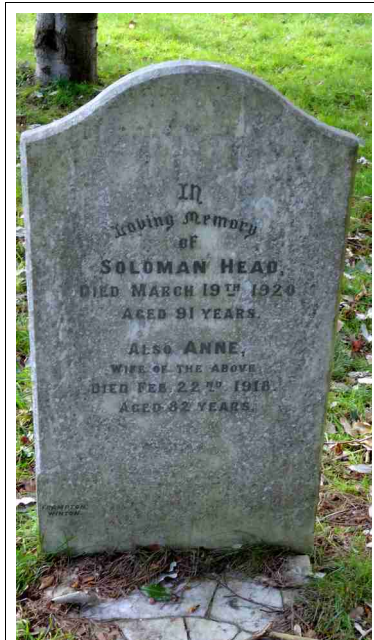

ANNIE HAMPTON
(WIFE OF GEORGE HAMPTON) DIED
1ST MAY 1891 AGED 28

60/783

MATILDA M. HANCOCK
DIED 16TH JANUARY 1934 AGED 66
WILLIAM HENRY HANCOCK
DIED 5TH SEPTEMBER 1945 AGED 75

32/434

FREDERICK JOHN HANSFORD
DIED 17TH NOVEMBER 1973
ADA K. HANSFORD (DOLLY)
DIED 6TH SEPTEMBER 1978 AGED 62

17/285

LOUISE HAYWARD
DIED 27TH JULY 1955 AGED 98
JAMES HAYWARD
DIED 29TH OCT 1911 AGED 62

40/495

JAMES HEAD
DIED FEBRUARY 20TH 1924 AGE 58
ELLEN HEAD
DIED FEBRUARY 19TH 1950 AGE 82
LESLIE JAMES HEAD
(SON) DIED 28TH SEPTEMBER 1998
AGED 92 YEARS

1/5

HARRY A. HEAD
1892 – 1914 AGED 22
PTE. RONALD E. HEAD
2ND BATT. WILTSHIRE REGT. 1929 –
1948 AGED 19
ALFRED S. HEAD
1898 – 1963 AGED 65
ETHEL M. HEAD
1902 – 1993 AGED 91
PETER E. S. HEAD
1927 – 2008 AGED 81
JOYCE I. HEAD
1932- 2009 AGED 77

4/27

JANE HEAD
DIED 3RD DECEMBER 1926 AGED 65
CHARLES HEAD
DIED 23RD APRIL 1947 AGED 84
LILY HEAD
(DAUGHTER) DIED 4TH JUNE 1968
AGED 78

1/6

SOLOMAN HEAD
DIED 19TH MARCH 1920 AGED 91
ANNE HEAD
DIED 22ND FEBRUARY 1918 AGED 82