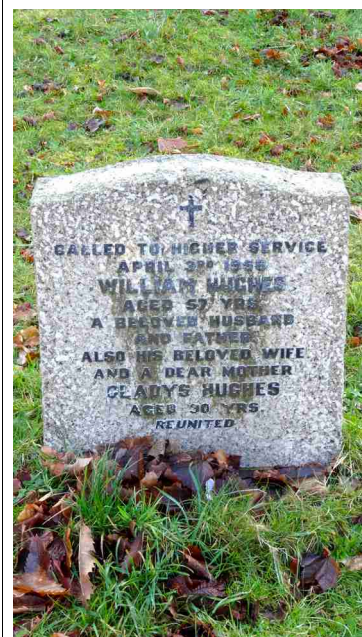

WILLIAM HUGHES
DIED 3RD APRIL 1956 AGED 57
GLADYS HUGHES
AGED 90

57/740