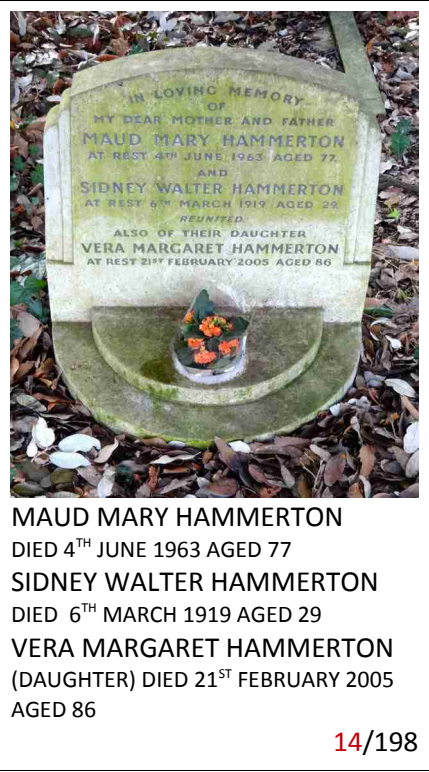

EDITH HADLEY
 (DAUGHTER OF GEORGE &
 FLORENCE HADLEY) DIED 15TH JUNE
 1932 AGED 26
GEORGE HADLEY
 DIED 8TH MAY 1964 AGED 85
 31/426

**BARBARA VICTORIA EDITH
 FARR (HOARE)**
 27TH JANUARY 1929 – 18TH JANUARY
 1999 AGED 70
EMILY MAE HALL
 STILLBORN 13TH AUGUST 2008
 12/151

ANNIE HAMPTON
(WIFE OF GEORGE HAMPTON) DIED
1ST MAY 1891 AGED 28

60/783

MATILDA M. HANCOCK
DIED 16TH JANUARY 1934 AGED 66
WILLIAM HENRY HANCOCK
DIED 5TH SEPTEMBER 1945 AGED 75

32/434

FREDERICK JOHN HANSFORD
DIED 17TH NOVEMBER 1973
ADA K. HANSFORD (DOLLY)
DIED 6TH SEPTEMBER 1978 AGED 62