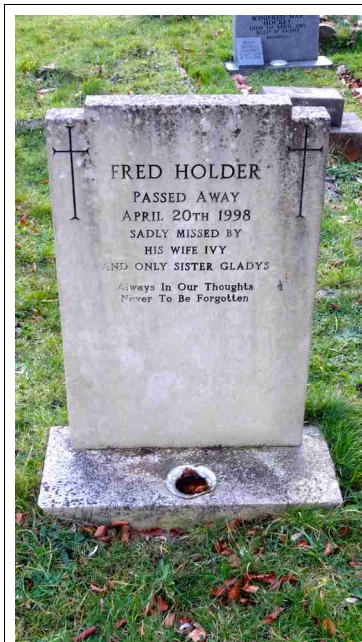

FRED HOLDER
DIED 20TH APRIL 1998
49/636