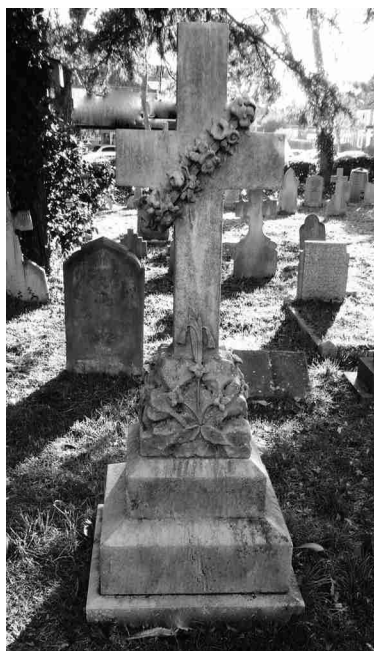

Graveyard Guide Project