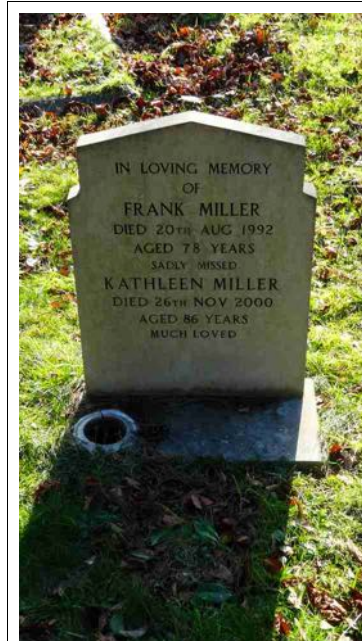

15/209

GEORGE W. MERIFIELD
DIED 11TH AUGUST 1952 AGED 44
EDNA MAY MERIFIELD
DIED 12TH OCTOBER 1979 AGED 69
JANE ELIZABETH MERIFIELD
(GRANDDAUGHTER) DIED 30TH OCTOBER 1968 AGED 3 DAYS

70/922

IRIS LAVINIA MILES
DIED 28TH MAY 1928 AGED 17
ALBERT MILES
DIED 29TH DECEMBER 1935 AGED 55
WINIFRED MARY MILES
DIED 5TH APRIL 1963 AGED 80

27/386

CHARLES MILES
DIED 22ND JUNE 1941 AGED 63
57/745

FREDERICK MILES
DIED 1ST FEBRUARY 1875 AGED 40
EMMA ANN MILES
DIED 3RD JANUARY 1903 AGED 62
62/843

HARRY MILLER
DIED 11TH NOVEMBER 1919. AGED 64
HARRY MILLER
(SON) KILLED IN ACTION IN FRANCE
20TH OCTOBER 1916 AGED 25
44/569

ELEANOR MILLER
(WIFE OF HARRY MILLER) DIED 30TH
OCTOBER 1895 AGED 41 YEARS
48/626

CHARLES MILLER
DIED 13TH OCTOBER 1959 AGED 71
ANNIE MAUD MILLER
DIED 12TH FEBRUARY 1963 AGED 75
63/860

FRANK MILLER
DIED 20TH AUGUST 1992 AGED 78
KATHLEEN MILLER
DIED 26TH NOVEMBER 2000 AGED
86
65/879