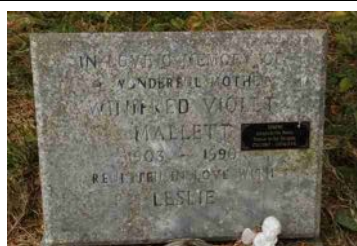

WINIFRED VIOLET MALLETT
1903 – 1990 AGED 87

16/256