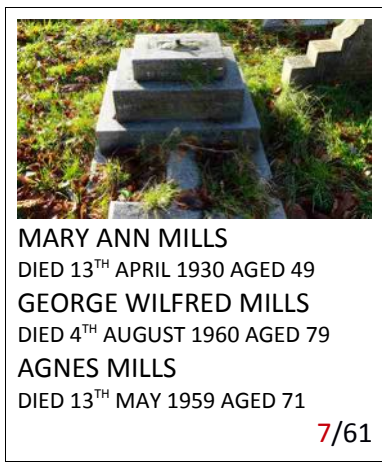

15/209

GEORGE W. MERIFIELD
DIED 11TH AUGUST 1952 AGED 44
EDNA MAY MERIFIELD
DIED 12TH OCTOBER 1979 AGED 69
JANE ELIZABETH MERIFIELD
(GRANDDAUGHTER) DIED 30TH OCTOBER 1968 AGED 3 DAYS

70/922

IRIS LAVINIA MILES
DIED 28TH MAY 1928 AGED 17
ALBERT MILES
DIED 29TH DECEMBER 1935 AGED 55
WINIFRED MARY MILES
DIED 5TH APRIL 1963 AGED 80

27/386

CHARLES MILES
DIED 22ND JUNE 1941 AGED 63
57/745

FREDERICK MILES
DIED 1ST FEBRUARY 1875 AGED 40
EMMA ANN MILES
DIED 3RD JANUARY 1903 AGED 62
62/843

HARRY MILLER
DIED 11TH NOVEMBER 1919. AGED 64
HARRY MILLER
(SON) KILLED IN ACTION IN FRANCE
20TH OCTOBER 1916 AGED 25
44/569

ELEANOR MILLER
(WIFE OF HARRY MILLER) DIED 30TH
OCTOBER 1895 AGED 41 YEARS
48/626

CHARLES MILLER
DIED 13TH OCTOBER 1959 AGED 71
ANNIE MAUD MILLER
DIED 12TH FEBRUARY 1963 AGED 75
63/860

FRANK MILLER
DIED 20TH AUGUST 1992 AGED 78
KATHLEEN MILLER
DIED 26TH NOVEMBER 2000 AGED
86
65/879

MARY ANN MILLS
 DIED 13TH APRIL 1930 AGED 49
 GEORGE WILFRED MILLS
 DIED 4TH AUGUST 1960 AGED 79
 AGNES MILLS
 DIED 13TH MAY 1959 AGED 71

7/61

BETTY EDITH MIST
 (WIFE OF JACK MIST) DIED 20TH APRIL
 1944 AGED 26