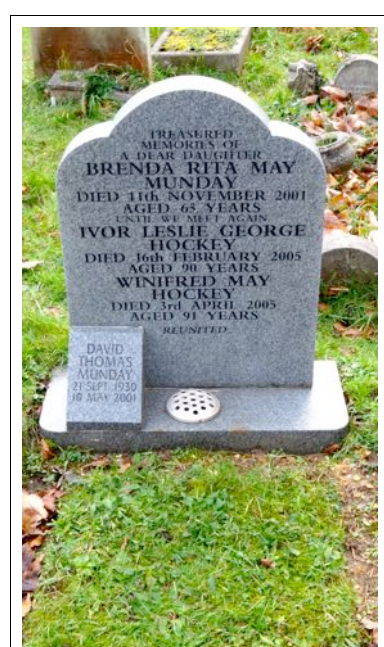

BRENDA RITA MAY MUNDAY
DIED 11TH NOVEMBER 2001 AGED
65
DAVID THOMAS MUNDAY
21ST SEPT 1930 - 10TH MAY 2001
AGED 71
51/659