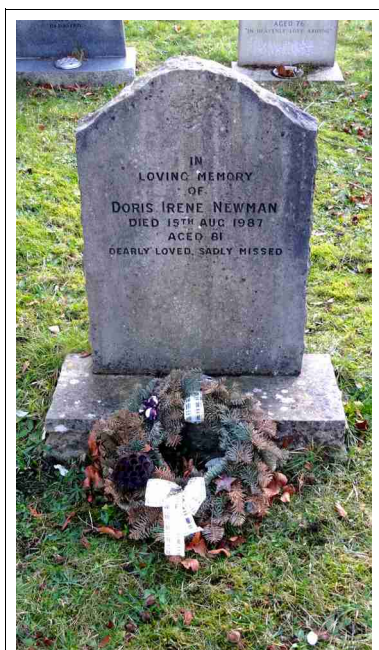

DORIS IRENE NEWMAN
DIED 15TH AUGUST 1987 AGED 81
46/614