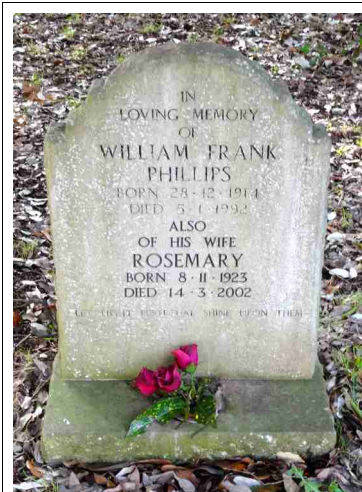

68/909

**THOMAS PHILLIPS**  
 DIED 12<sup>TH</sup> APRIL 1926  
**MARY ANN PHILLIPS**  
 DIED 9<sup>TH</sup> JANUARY 1934

8/89

**WILLIAM CHARLES PHILLIPS**  
 3375 TROOPER 1ST LIFE GUARDS  
 DIED 9<sup>TH</sup> JULY 1918

12/152

**WILLIAM FRANK PHILLIPS**  
 28<sup>TH</sup> DECEMBER 1914 – 5<sup>TH</sup> JANUARY  
 1992 AGED 78  
**ROSEMARY PHILLIPS**  
 8<sup>TH</sup> NOVEMBER 1923 – 14<sup>TH</sup> MARCH  
 2002 AGED 79