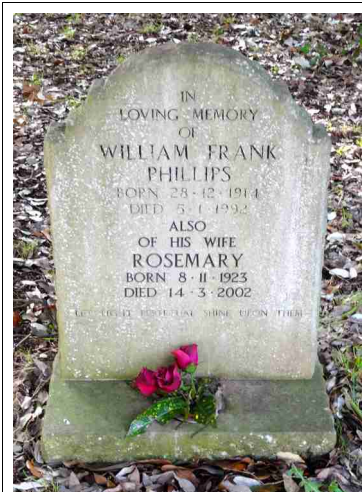

12/152

**WILLIAM FRANK PHILLIPS**  
 28<sup>TH</sup> DECEMBER 1914 – 5<sup>TH</sup> JANUARY  
 1992 AGED 78  
**ROSEMARY PHILLIPS**  
 8<sup>TH</sup> NOVEMBER 1923 – 14<sup>TH</sup> MARCH  
 2002 AGED 79