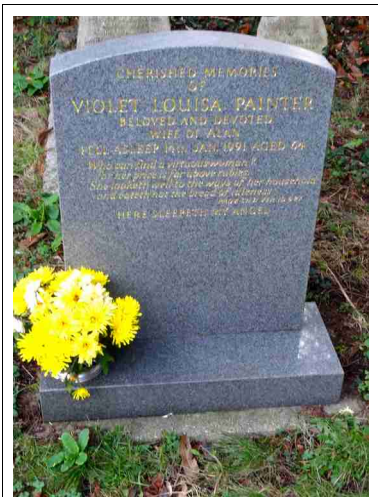

15/222

**NANCY PHILLIPS**  
 DIED 2<sup>ND</sup> JUNE 1943

37/455

**GEORGE ERNEST PAGE**  
DIED 1<sup>ST</sup> JUNE 1951 AGED 47  
53/695

**ROBERT HYDE PAGE**  
DIED 7<sup>TH</sup> APRIL 1956  
**ALICE PAGE**  
DIED 30<sup>TH</sup> SEPTEMBER 1989  
57/736

**VIOLET LOUISA PAINTER**  
(WIFE OF ALAN PAINTER) DIED 14<sup>TH</sup>  
JANUARY 1991 AGED 64  
16/257

**JACK JOHN PARK**  
DIED 16<sup>TH</sup> DECEMBER 1989 AGED  
94  
**OLIVE ELIZABETH PARK**  
DIED 16TH JUNE 1996 AGED 76  
56/722