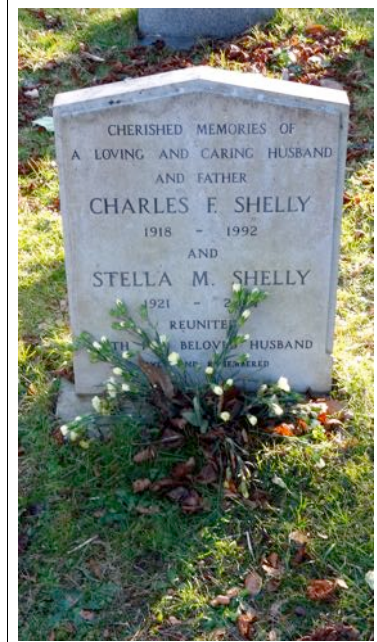

CHARLES F. SHELLEY
1918 - 1992 AGED 74
STELLA M. SHELLEY
1921 - 2007 AGED 86
61/812