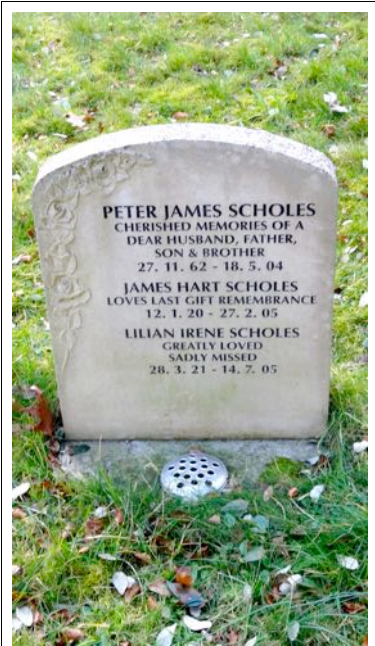

PETER JAMES SCHOLES
27TH NOVEMBER 1962 - 18TH MAY 2004 AGED 42
JAMES HART SCHOLES
12TH JANUARY 1920 - 27TH FEBRUARY 2005 AGED 85
LILIAN IRENE SCHOLES
28TH MARCH 1921 - 14TH JULY 2005 AGED 84 41/523