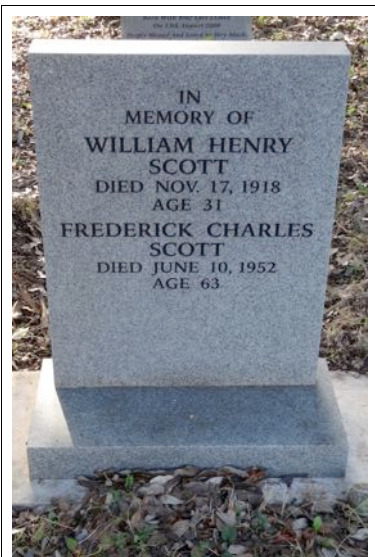

WILLIAM HENRY SCOTT
DIED 17TH NOVEMBER 1918 AGED 31
FREDERICK CHARLES SCOTT
DIED 10TH JUNE 1952 AGED 63 13/174