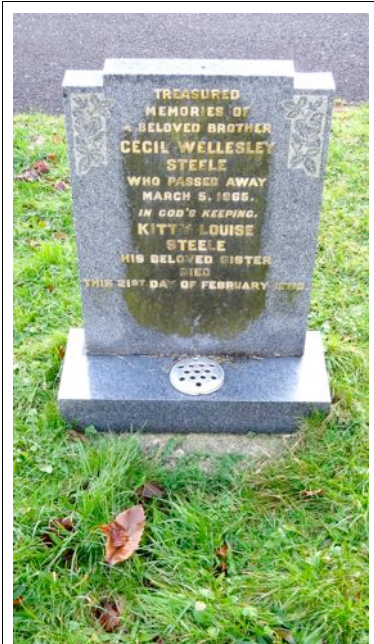

CECIL WELLESLEY STEELE
DIED 5TH MARCH 1965
KITTY LOUISE STEELE
(SISTER) DIED 21ST DAY OF
FEBRUARY 1993

58/753