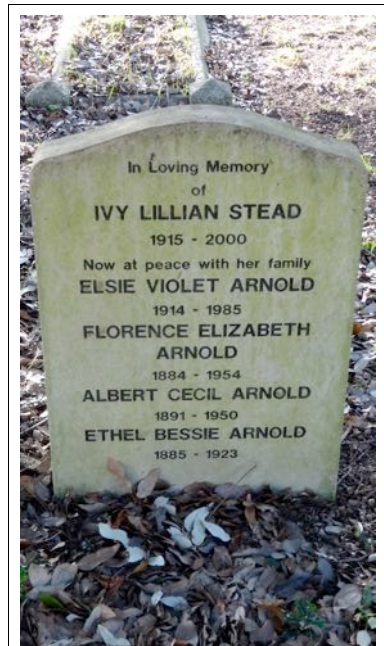

IVY LILLIAN STEAD
1915 - 2000 AGED 85

12/149