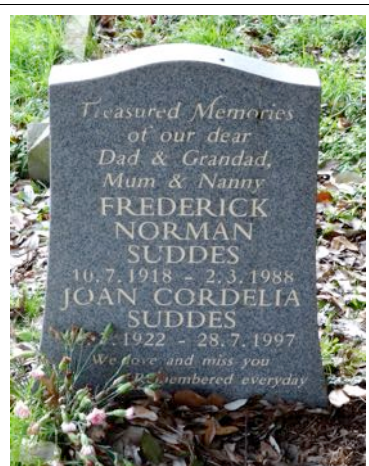

31/415

FREDERICK NORMAN SUDDER
10TH JULY 1918 - 2ND MARCH 1988
AGED 70
JOAN CORDELIA SUDDER
20TH JULY 1922 - 28TH JULY 1997
AGED 75

14/189

ELIZABETH AMELIA SYMONS
DIED 12TH FEBRUARY 1910 AGED 61
ROBERT SYMONS
DIED 24TH OCTOBER 1911 AGED 56
CHARLES WILLIAM SYMONS
(SON) DIED 15TH NOVEMBER 1911
AGED 26