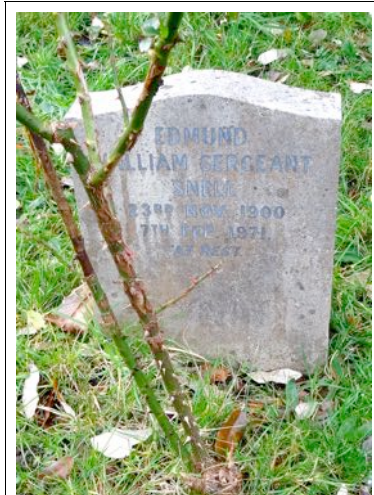

**EDMUND WILLIAM
SERGEANT SNELL**
23RD NOVEMBER 1900 - 7TH
FEBRUARY 1971

19/298