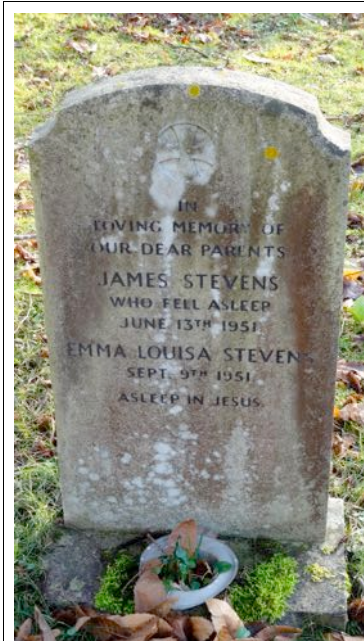

JAMES STEVENS
DIED 13TH JUNE 1951
EMMA LOUISA STEVENS
DIED 9TH SEPTEMBER 1951

54/707