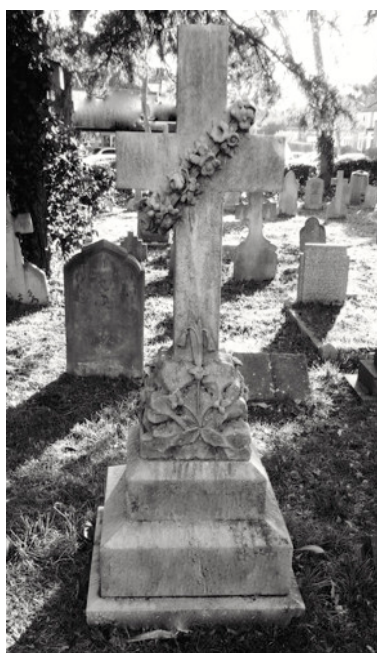

St John the Baptist, Moordown, Bournemouth

Graveyard Guide Project

FOLDER T

ELSIE G. TALBOT
1899-1966 AGED 67
FRANCIS J. TALBOT
1897 - 1979 AGED 82
DOUGLAS TALBOT
(SON) 1925 - 1930 AGED 5

12/142

MARY JANE TARRANT
DIED 21ST JUNE 1920
ROBERT HENRY TARRANT
DIED 14TH JANUARY 1945 AGED 83
LOST GRAVE